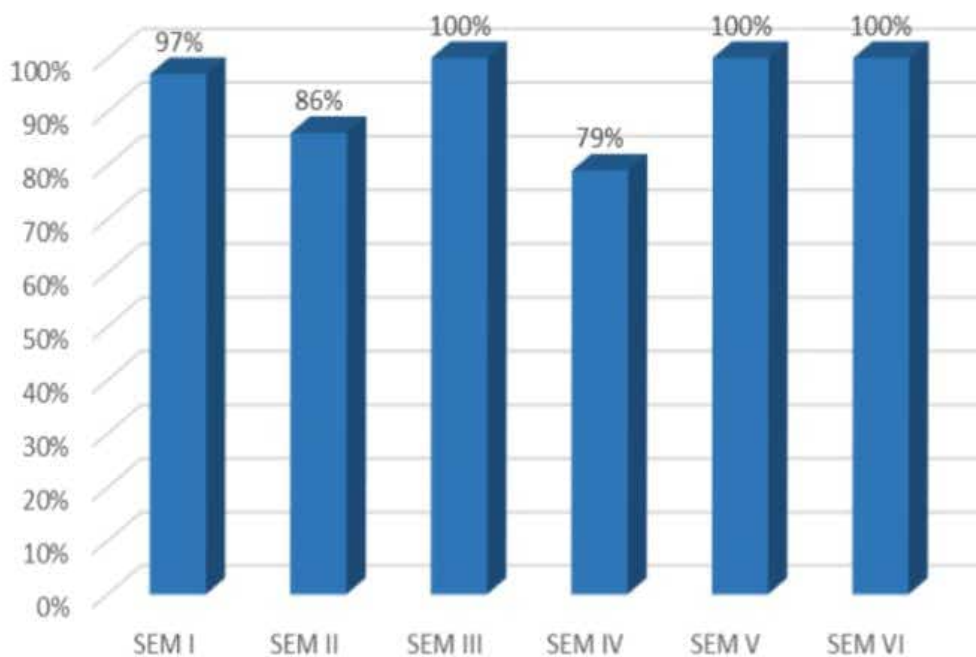

Result Analysis 2020-2021

	Sem	No.of Appeared	No.of Passed	Pass percentage
B.Sc M.P.CS	I	28	27	97%
	II	28	24	86%
	III	30	30	100%
	IV	28	22	79%
	V	22	22	100%
	VI	22	22	100%
B.Sc M.P.C	V	21	21	100%
	VI	21	21	100%

Result Analysis 2020-2021