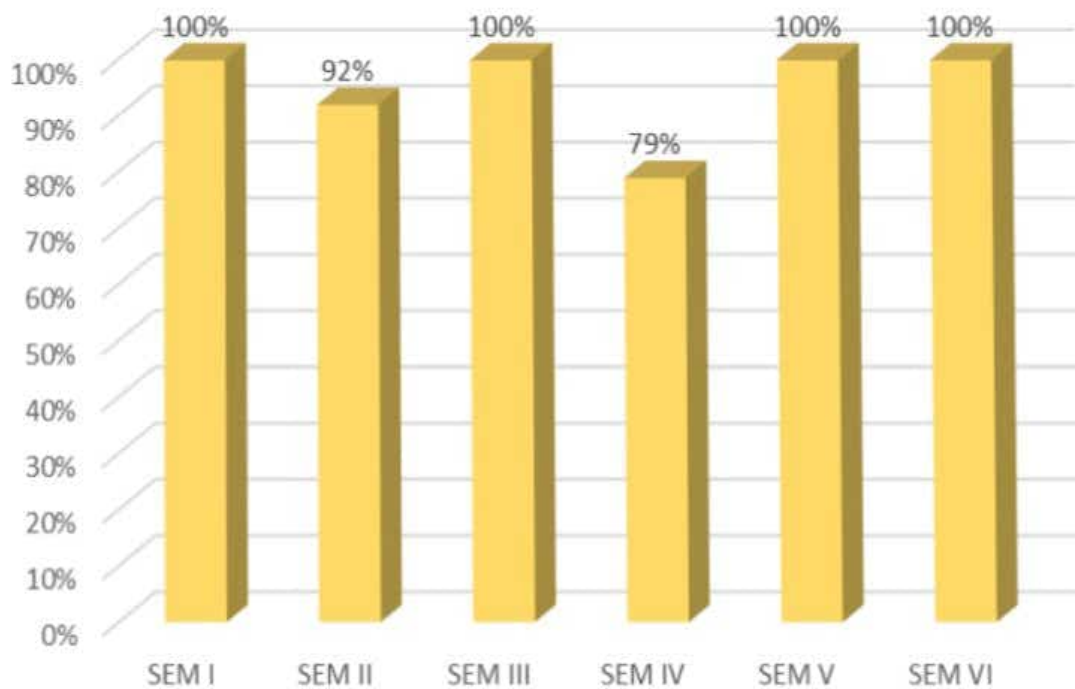

Result Analysis 2021-2022

	Sem	No.of Appeared	No.of Passed	Pass percentage
B.Sc M.P.CS	I	25	25	100%
	II	24	22	92%
	III	26	26	100%
	IV	24	25	79%
	V	28	28	100%
	VI	28	28	100%

Result Analysis 2021-2022