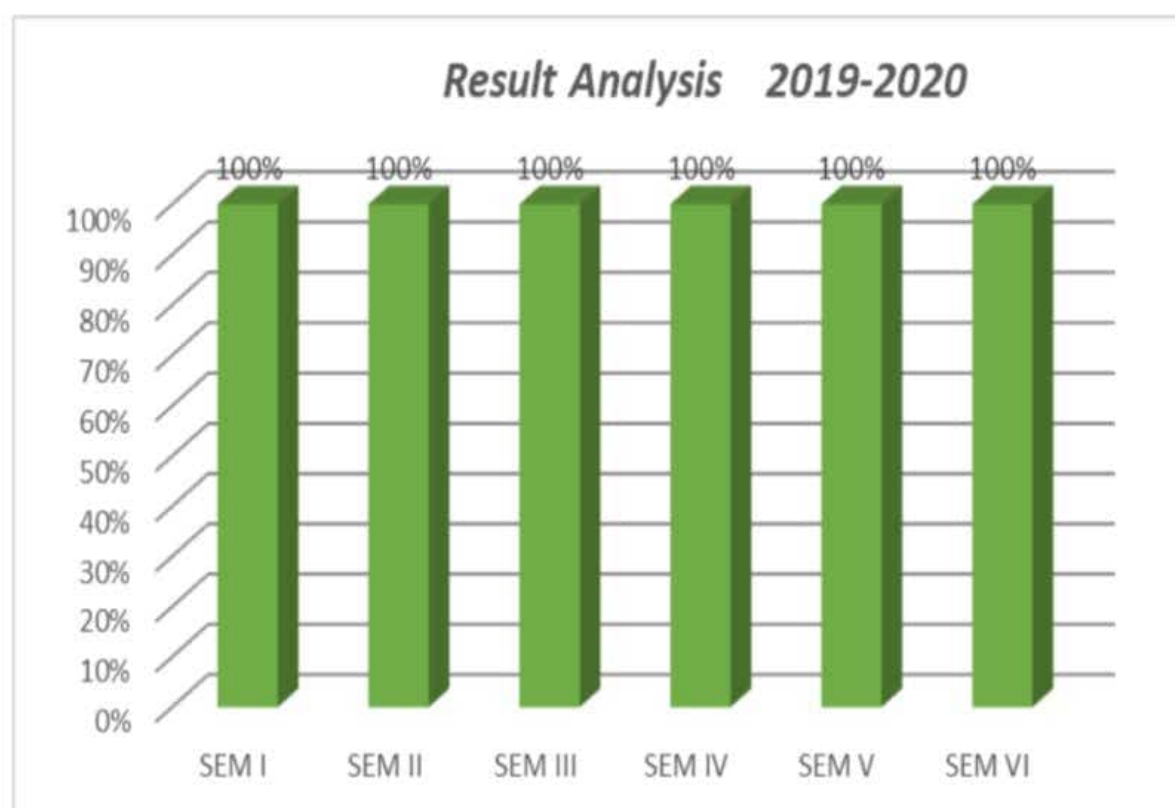

Result Analysis 2019-2020				
	Sem	No.of Appeared	No.of Passed	Pass percentage
B.Sc M.P.C	I	21	21	100
	II	21	21	100%
	III	18	18	100%
	IV	18	18	100%
	V	14	14	100%
	VI	14	14	100%
B.Sc M.P.Cs	I	24	24	100%
	II	24	24	100%
	III	18	18	100%
	IV	18	18	100%
	V	16	16	100%
	VI	16	16	100%